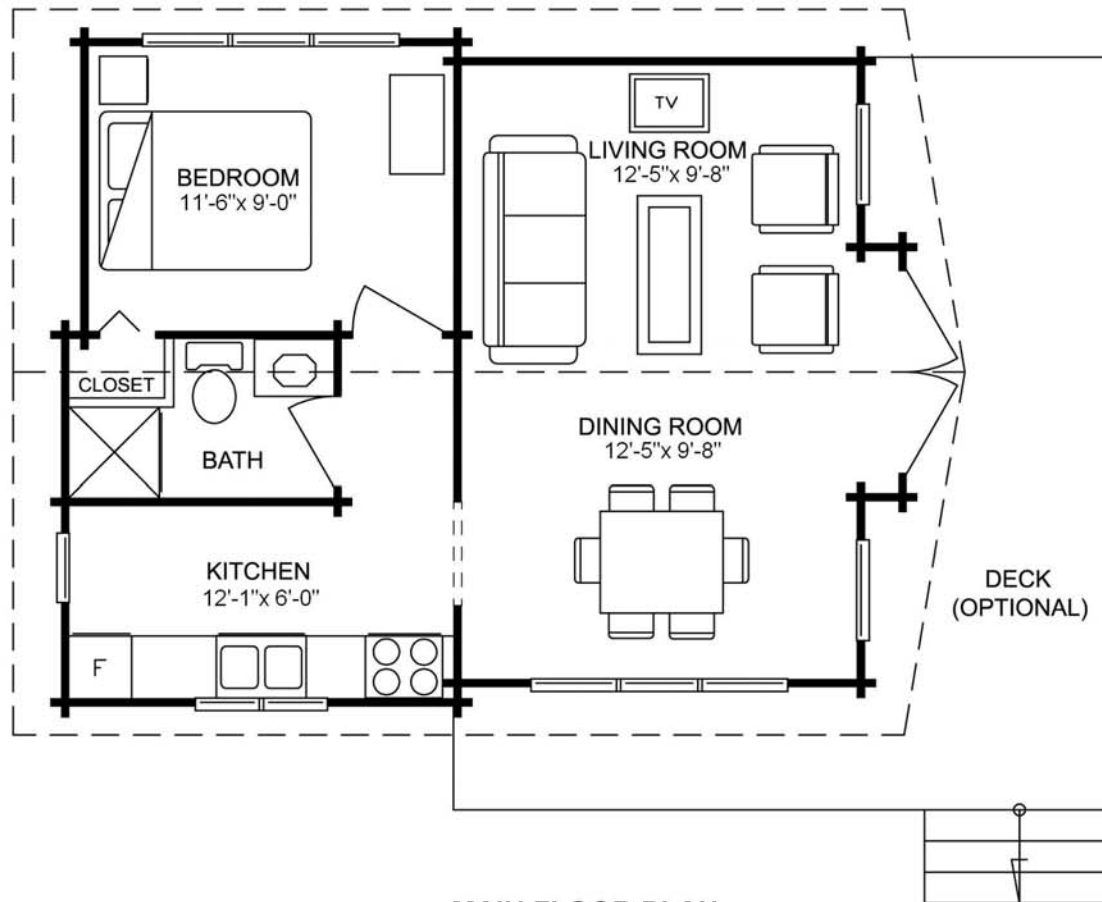

527 sq.ft. / 48.92 sq.m.

Call 1 800 665 0660 or visit us at www.panabode.com

As its name implies, this plan has a strong sense of the outdoors. It's the quintessential one bedroom retreat. The living room has the warm feeling of Western Red Cedar. The open beam ceiling and patio door add a sense of spaciousness. The low maintenance of the Pan-Abode logs means more time spent relaxing. This is your cabin for all seasons.

Hiawatha

 pan-abode®
THE ORIGINAL

MAIN FLOOR PLAN

527 sq. ft. (48.92 sq. m.)

pan-abode[®]
 THE ORIGINAL
 ALL DESIGNS, PLANS AND
 RENDERINGS © COPYRIGHT
 PAN-ABODE INT. LTD.

WIDTH - 26'-9" (8.15 m.)
DEPTH - 21'-2" (6.44 m.)