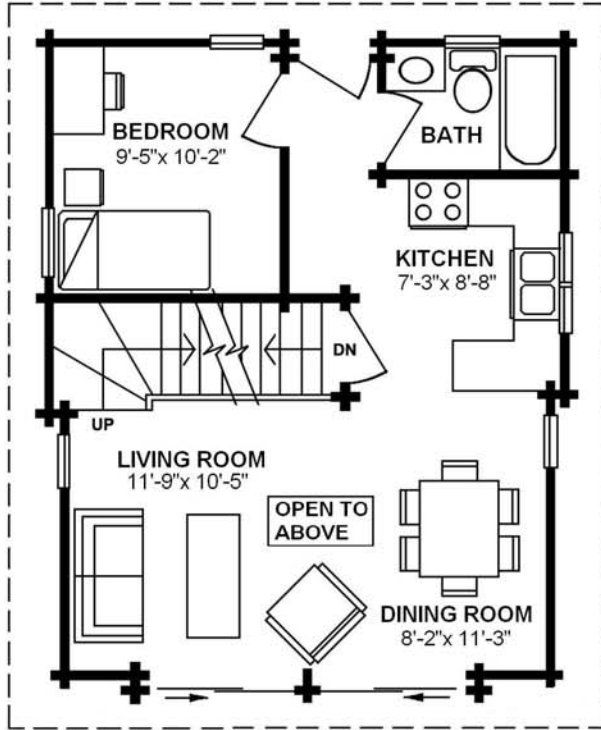

733 sq.ft. / 68.14 sq.m.
Call 1 800 665 0660 or visit us at www.panabode.com

A perfect mountain retreat. A simple and highly functional plan features a great room and master bedroom down. The loft accomodates guests or the kids. And of course it's a low maintenance Pan-Abode so you'll spend more time relaxing.

Muskoka

 pan-abode®
THE ORIGINAL

MAIN FLOOR PLAN
559 sq. ft. (51.93 sq. m.)

LOFT FLOOR PLAN
174 sq. ft. (16.21 sq. m.)

TOTAL AREA
733 sq. ft. (68.14 sq. m.)

WIDTH - 21'-6" (6.56 m.)
DEPTH - 26'-11" (8.2 m.)