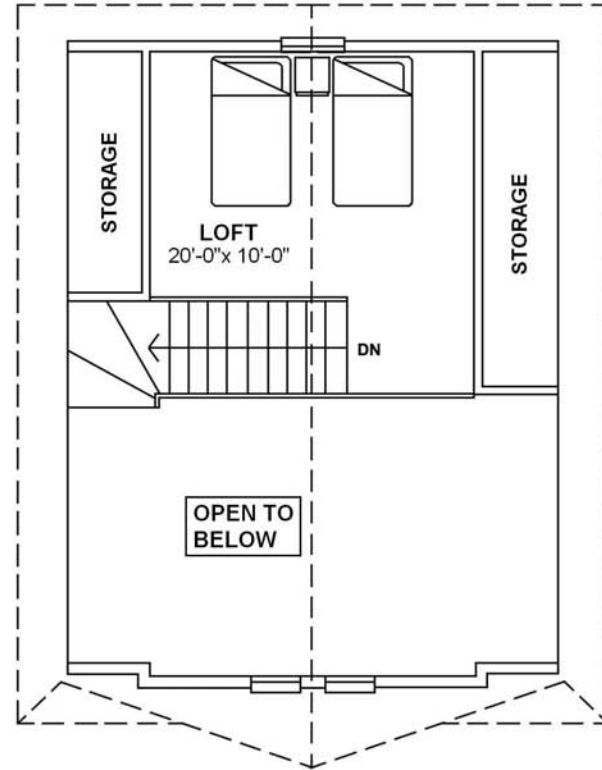

733 sq.ft. / 68.14 sq.m.
Call 1 800 665 0660 or visit us at www.panabode.com

A perfect mountain retreat. A simple and highly functional plan features a great room and master bedroom down. The loft accomodates guests or the kids. And of course it's a low maintenance Pan-Abode so you'll spend more time relaxing.

Muskoka

 pan-abode®
THE ORIGINAL

MAIN FLOOR PLAN
559 sq. ft. (51.93 sq. m.)

LOFT FLOOR PLAN
174 sq. ft. (16.21 sq. m.)

TOTAL AREA
733 sq. ft. (68.14 sq. m.)

WIDTH - 21'-6" (6.56 m.)
DEPTH - 26'-11" (8.2 m.)