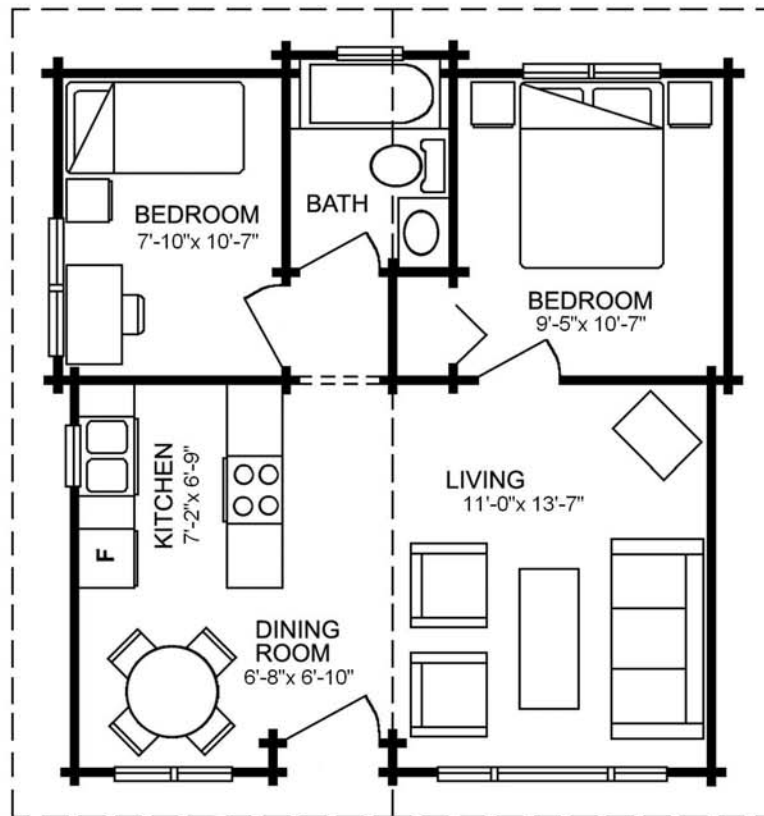

589 sq.ft. / 54.68 sq.m.

Call 1 800 665 0660 or visit us at www.panabode.com

This spacious two bedroom makes roughing it a positively pleasurable experience. The sculpted wall lines and strong notched corners make this cottage a work of art in solid cedar. The large picture windows add a sense of space.

Quadra

 pan-abode®
THE ORIGINAL

MAIN FLOOR PLAN

589 sq. ft. (54.68 sq. m.)

WIDTH - 24'-1" (7.35 m.)
DEPTH - 25'-9" (7.84 m.)