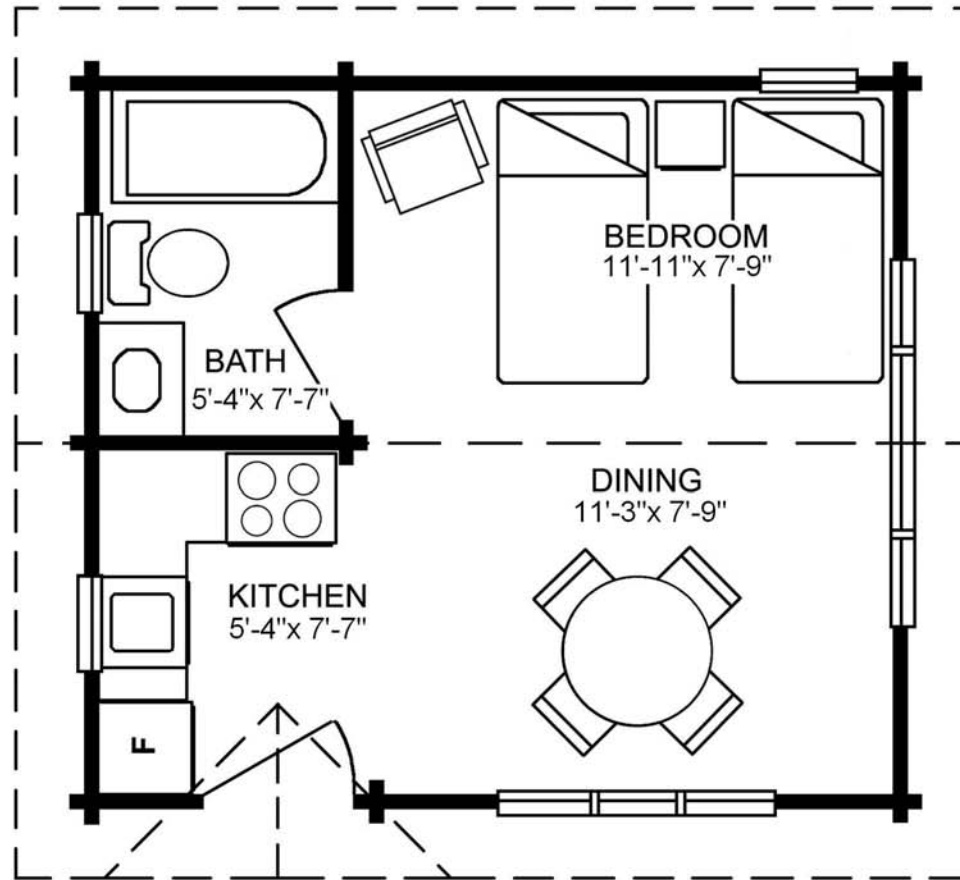

292 sq.ft. / 27.16 sq.m.

Call 1 800 665 0660 or visit us at www.panabode.com

A tiny outdoor retreat completely sympathetic with its environment. Imagine the warm rich coppery hues emanating from the solid cedar walls. Throw another log in your airtight stove. Complete with kitchen and bathroom. No home could be cozier nore more efficient.

Teton

pan-abode[®]
THE ORIGINAL

MAIN FLOOR PLAN
292 sq. ft. (27.16 sq. m.)

WIDTH - 18'-1" (5.52 m.)
DEPTH - 16'-2" (4.92 m.)